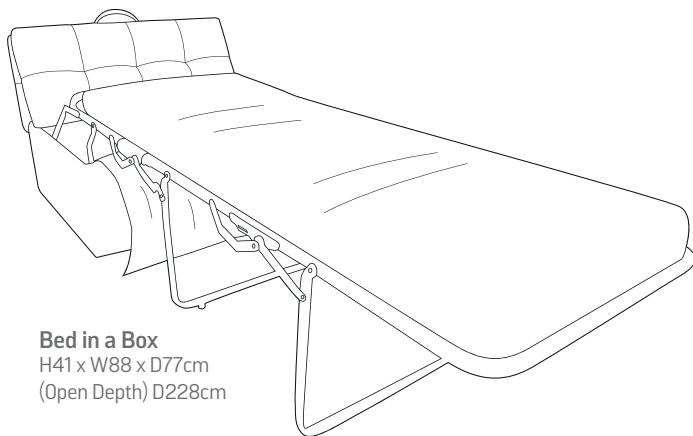

FAIRWAY
FURNITURE

Facebook: FairwayFurniture Instagram: @fairwayfurniture
www.fairwayfurniture.co.uk

CHARM

CHARM

Compact and versatile, the Charm Bed in a Box is a fantastic space saving piece of furniture, perfect for those in need of a spare bed without taking up any unnecessary room. Made using hardwood and composite board frame.

Bed in a Box
H41 x W88 x D77cm
(Open Depth) D228cm

COMBINATIONS

Cover

- Fabric only

Feet

- Glides

Mattress

- Thickness 6cm
- Length 185cm
- Max weight 140kg

(NB: All sizes are approximate, and manufacturers may make minor changes to specifications) Please allow tolerance of +/- 25mm (1")

The colour and finishes shown in this leaflet are as accurate as the photography and printing process allow.