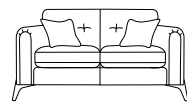

Grand sofa  
H 920 mm  
W 2210 mm  
D 990 mm

3 seater sofa  
H 920 mm  
W 1980 mm  
D 990 mm

2 seater sofa  
H 920 mm  
W 1780 mm  
D 990 mm

Snuggler  
H 920 mm  
W 1340 mm  
D 990 mm

Chair  
H 920 mm  
W 1020 mm  
D 950 mm

Swivel chair  
H 1040 mm (min)  
H 1140 mm (max)  
W 700 mm  
D 920 mm

Including height adjustable headrest

Oval legged ottoman  
H 440 mm  
W 1020 mm  
D 470 mm

Storage Stool  
H 410 mm  
W 640 mm  
D 580 mm