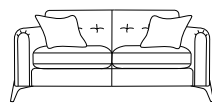

Grand sofa  
H 920 mm  
W 2210 mm  
D 990 mm

3 seater sofa  
H 920 mm  
W 1980 mm  
D 990 mm

2 seater sofa  
H 920 mm  
W 1780 mm  
D 990 mm

Snuggler  
H 920 mm  
W 1340 mm  
D 990 mm

Chair  
H 920 mm  
W 1020 mm  
D 950 mm

Swivel chair  
H 1040 mm (min)  
H 1140 mm (max)  
W 700 mm  
D 920 mm

Including height adjustable headrest

Oval legged ottoman  
H 440 mm  
W 1020 mm  
D 470 mm

Storage Stool  
H 410 mm  
W 640 mm  
D 580 mm