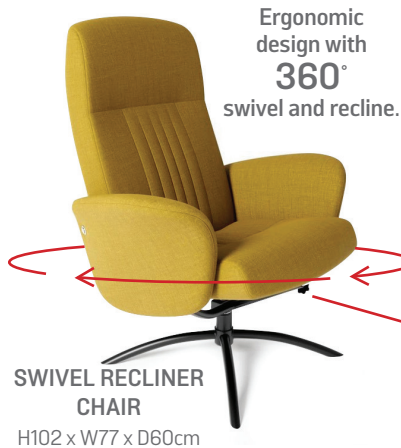

FAIRWAY
FURNITURE

Facebook icon FairwayFurniture Instagram icon @fairwayfurniture
www.fairwayfurniture.co.uk

OLIVER

OLIVER

With a contemporary and impactful design, the Oliver chair is the perfect accent piece to complete your living room. With an easy to use recliner action, the Oliver chair and stool are available to order in a choice of vibrant fabric and leather finishes to create a showstopping finishing touch for your home.

Pushing back on the chair, while seated, will recline the chair. Pushing force can be adjusted by the hand screw under the seat.

COMBINATIONS	
COVER	<ul style="list-style-type: none"> • Fabric • Leather
BASE FINISH	<ul style="list-style-type: none"> • Black Metal • Chrome