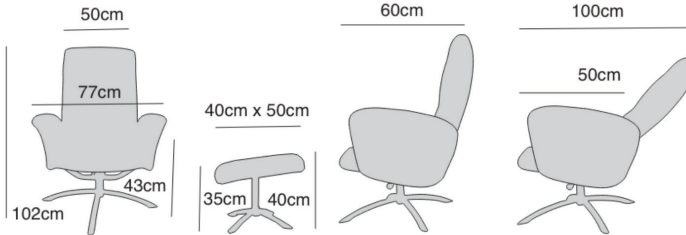

FAIRWAY
FURNITURE

Facebook icon FairwayFurniture Instagram icon @fairwayfurniture
www.fairwayfurniture.co.uk

OLIVER

OLIVER

With a contemporary and impactful design, the Oliver chair is the perfect accent piece to complete your living room. With an easy to use recliner action, the Oliver chair and stool are available to order in a choice of vibrant fabric and leather finishes to create a showstopping finishing touch for your home.

Pushing back on the chair, while seated, will recline the chair. Pushing force can be adjusted by the hand screw under the seat.

COMBINATIONS	
COVER	<ul style="list-style-type: none"> • Fabric • Leather
BASE FINISH	<ul style="list-style-type: none"> • Black Metal • Chrome

(NB: All sizes are approximate, and manufacturers may make minor changes to specifications) Please allow tolerance of +/- 25mm (1")
 The colour and finishes shown in this leaflet are as accurate as the photography and printing process allow.