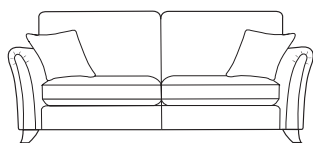

Arm Caps

- Optional Extra

Grand Sofa
H98 x W227 x D95cm