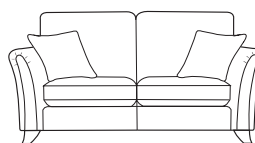

PILLOW BACK

Grand Sofa
H98 x W227 x D95cm

3 Seater Sofa
H98 x W205 x D95cm

2 Seater Sofa
H98 x W184 x D95cm

STANDARD BACK

COMBINATIONS

Cover

- Fabric only wide selection available (prices may vary)

Options

- Pillow Back
- Standard Back

Scatters

- As shown in drawings in a selection of fabrics

Feet

- Light wood

- Dark wood

Arm Caps

- Optional Extra

Grand Sofa
H98 x W227 x D95cm

3 Seater Sofa
H98 x W205 x D95cm

2 Seater Sofa
H98 x W184 x D95cm

Snuggler
H98 x W140 x D95cm

Chair
H96 x W103 x D92cm

Accent Chair
H94 x W79 x D91cm

Legged Ottoman
H62 x W103 x D46cm