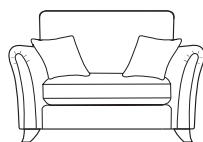

PILLOW BACK

Grand Sofa
H98 x W227 x D95cm

3 Seater Sofa
H98 x W205 x D95cm

2 Seater Sofa
H98 x W184 x D95cm

STANDARD BACK

COMBINATIONS

Cover

- Fabric only wide selection available (prices may vary)

- Optional Extra

Grand Sofa
H98 x W227 x D95cm

3 Seater Sofa
H98 x W205 x D95cm

2 Seater Sofa
H98 x W184 x D95cm

Snuggler
H98 x W140 x D95cm

Chair
H96 x W103 x D92cm

Accent Chair
H94 x W79 x D91cm

Legged Ottoman
H62 x W103 x D46cm