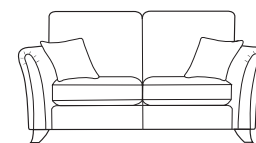

2 Seater Sofa
H98 x W184 x D95cm