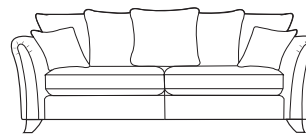

EMILY

The Emily sofa collection offers a modern impactful design, with sweeping arm detailing and a choice of either a formal or scatter back, to create the ultimate showstopping suite. Manufactured to the highest quality in the UK, all items in the Emily collection come with a 10 year frame and interior guarantee for your added peace of mind.

PILLOW BACK

Grand Sofa
H98 x W227 x D95cm

3 Seater Sofa
H98 x W205 x D95cm

2 Seater Sofa
H98 x W184 x D95cm

STANDARD BACK

COMBINATIONS

Cover

- Fabric only wide selection available (prices may vary)