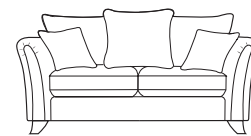

EMILY

The Emily sofa collection offers a modern impactful design, with sweeping arm detailing and a choice of either a formal or scatter back, to create the ultimate showstopping suite. Manufactured to the highest quality in the UK, all items in the Emily collection come with a 10 year frame and interior guarantee for your added peace of mind.

PILLOW BACK

Grand Sofa
H98 x W227 x D95cm

3 Seater Sofa
H98 x W205 x D95cm

2 Seater Sofa
H98 x W184 x D95cm

STANDARD BACK

COMBINATIONS

Cover

- Fabric only wide selection available (prices may vary)