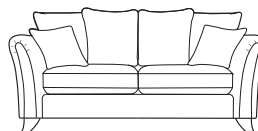

EMILY

The Emily sofa collection offers a modern impactful design, with sweeping arm detailing and a choice of either a formal or scatter back, to create the ultimate showstopping suite. Manufactured to the highest quality in the UK, all items in the Emily collection come with a 10 year frame and interior guarantee for your added peace of mind.

PILLOW BACK

Grand Sofa
H98 x W227 x D95cm

3 Seater Sofa
H98 x W205 x D95cm

2 Seater Sofa
H98 x W184 x D95cm

STANDARD BACK

COMBINATIONS

Cover

- Fabric only wide selection available (prices may vary)